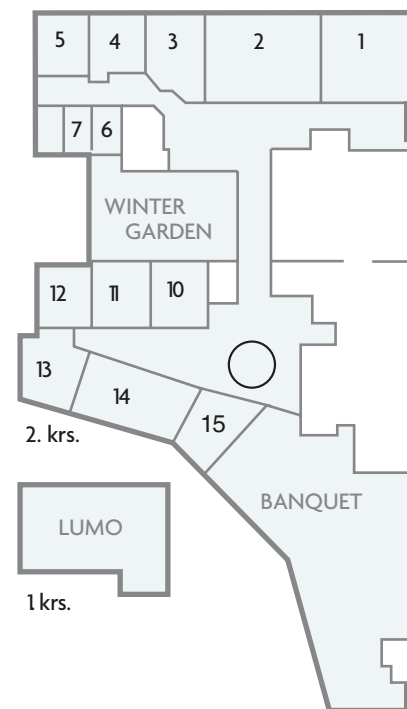

Crowne Plaza Banquet - Crowne Hall

- Round table dinner events up to 600 people
- Banquet Hall includes also a dance floor, orchestra stand and two bars
- Winter Garden for cocktails and get-together parties up to 200 people

The public areas of the hotel have been planned with the needs of more informal meetings in mind, with sofa groupings suited to different types of negotiations.

MEETING AND BANQUET FACILITIES

ROOM	m ²							LxWxH (m)
Meeting room 1	145	48	-	70	150	30	150	12,10 x 11,20 x 4,36
Meeting room 2	168	72	-	120	200	44	200	14,60 x 11,20 x 4,36
Meeting room 3	78	18	-	30	55	20	80	7,10 x 9,50 x 3,62
Meeting room 1 & 2	313	126	-	190	330	74	350	-
Meeting room 2 & 3	246	72	-	150	255	64	280	-
Meeting room 1,2 & 3	391	108	-	220	385	94	430	-
Meeting room 4	61	18	16	24	40	20	60	7,10 x 8,00 x 3,62
Meeting room 5	54	12	16	20	36	16	60	6,30 x 8,00 x 3,62
Meeting room 1-5	506	156	-	370	550	-	600	-
Meeting room 4 & 5	115	30	32	44	76	36	120	-
Meeting room 6	13	-	12	-	-	-	-	5,32 x 3,30 x 3,4
Meeting room 7	18	-	12	-	-	-	-	5,32 x 3,45 x 3,4
Meeting room 10	53	18	16	24	40	18	40	7,40 x 7,45 x 3,3
Meeting room 11	53	18	16	24	40	18	40	7,10 x 7,35 x 3,3
Meeting room 12	53	18	16	24	40	18	40	6,50 x 7,35 x 3,3
Meeting room 10 & 11	106	36	24	48	80	30	80	-
Meeting room 11 & 12	106	36	24	48	80	30	80	-
Meeting room 10, 11 & 12	159	54	48	72	120	54	120	-
Board Room 13	60	-	12	-	-	-	120	7,95 x 7,90 x 3,3
Meeting room 14	93	42	24	58	100	30	100	14,85 x 6,35 x 3,4
Meeting room 15	80	60	24	30	50	20	80	10,00 x 7,50 x 3,4
Meeting room	212	120*	-	-	-	-	220	-
Meeting room	518	430*	-	-	-	-	600	26,80 x 32,50 x 3,5
Banquet & 14 & 15	691	600*	-	-	-	-	1000	-
LUMO	211	150*	-	135	195	44	200	18,10 x 10,10 x 3,3

- Cabaret tables 6 pers/table
* Rund tables 10 pers/table
- Boardroom shape
- Class shape
- Theater shape
- U shape
- Cocktail shape